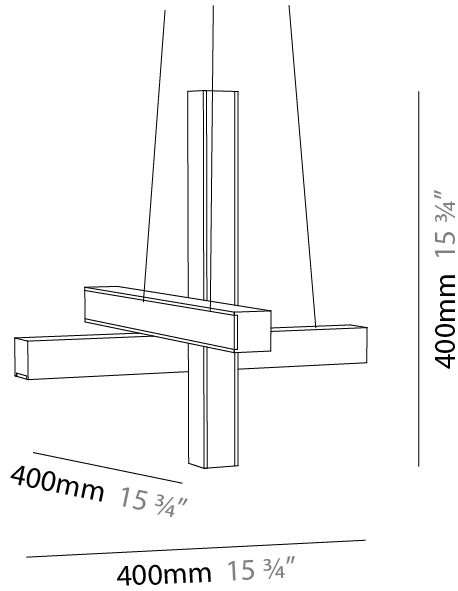

PROJECT
TYPE
SPECIFIER
QUANTITY
DATE

CROSS SHAPE SUSPENSION

D71028-

base number
Color   Finish
Temperature   Options

1. To build a product code in our configurator select the specify button on the base model # product page
2. To build a manual product code on this datasheet choose from the options listed below in blue font and add the suffix to the base model #

GENERAL

Series: LED40 Modular
Subseries: Cross Shape
Brand: Tunto
Division: Design
Mounting Type: Suspension
Mounting Location: Ceiling
Subcategory: Modular

PHYSICAL

Shape: Abstract
Length (mm): 400
Length (in): 15 ¾
Width (mm): 400
Width (in): 15 ¾
Height (mm): 400
Height (in): 15 ¾
Max. Overall Height (mm): 2400
Max. Overall Height (in): 94 ½
Extension (mm): 80
Extension (in): 3 ⅛
Light Distribution: Omnidirectional
Diffuser: Opal
Fixture Finish: [WAL](#) / [ASH](#) / [OAK](#) / [BLK](#) / [WHI](#)
Fixture Material: Wood

ELECTRICAL

Lamp Type: LED
Input Wattage (W): 23
Total Output Wattage (W): 18.9
Dimming: Tri-Mode (Non-Dimming and Phase Dimming (120Vac only) and 0-10V Dimming)
Driver Included: Yes
Driver Location: Integrated
Driver Type: Constant Current - Universal
Driver Class: Class 2
Input Voltage (V): 120 - 277
Constant Current (MA): 700

LED

Color Temperature (°K): [2700](#) / [3000](#) / [4000](#)
Max. Delivered Lumen (lm): 1100
CRI: >93 CRI
Lamp Life (hrs): 50000

OPTICAL

RATINGS AND CERTIFICATIONS

Certified By: Certified for North American Standards
IP rating: IP20