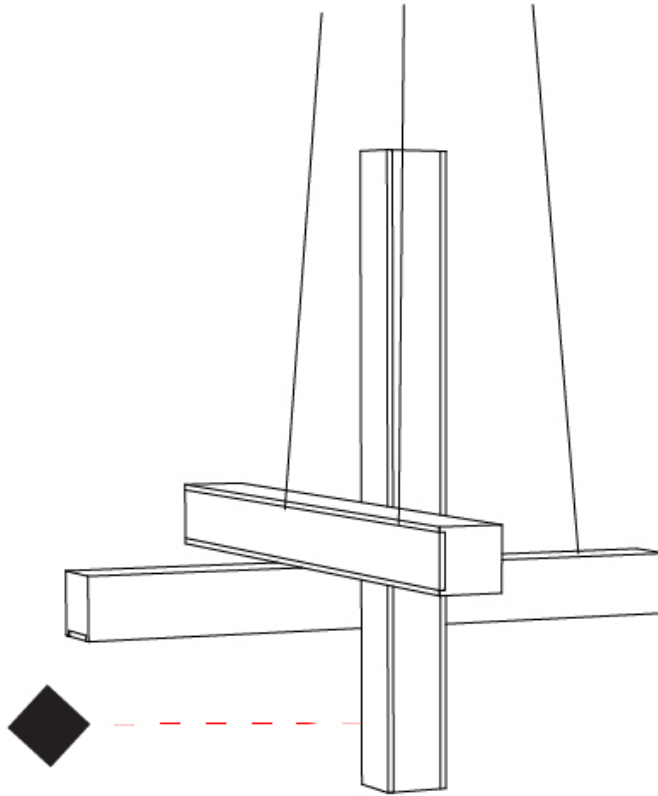

CROSS SHAPE SUSPENSION

D71028-

PROJECT

TYPE

SPECIFIER

QUANTITY

DATE